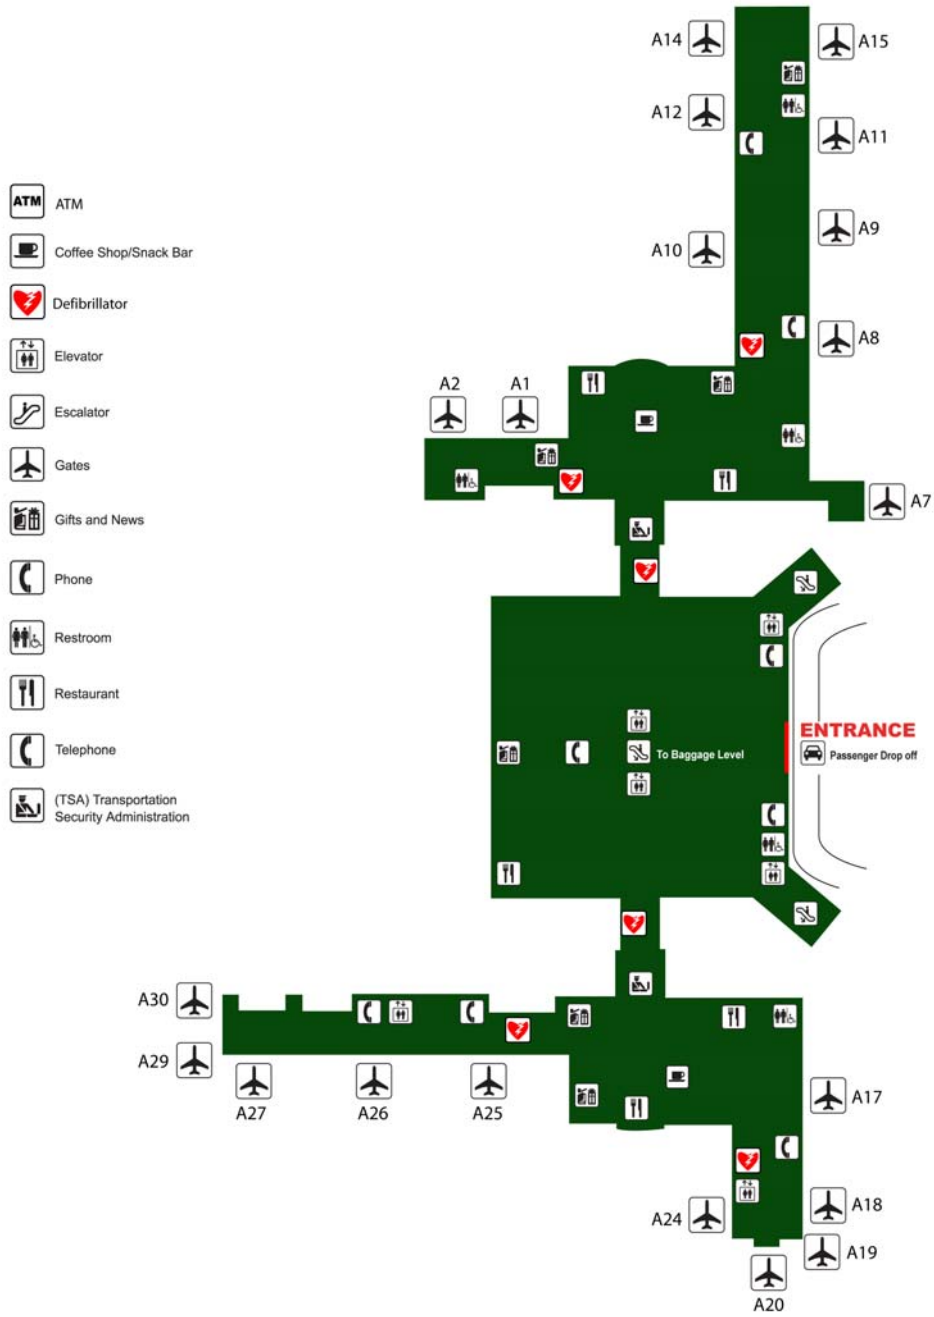

# Terminal A – Ticketing Level Map

# Terminal A – Baggage Claim Level Map

-  ATM
-  Baggage Claim
-  Coffee Shop/Snack Bar
-  Coin Changer
-  Defibrillator
-  Elevator
-  Escalator
-  Gates
-  Gifts and News
-  Information
-  Restroom
-  Restaurant
-  Telephone
-  (TSA) Transportation Security Administration