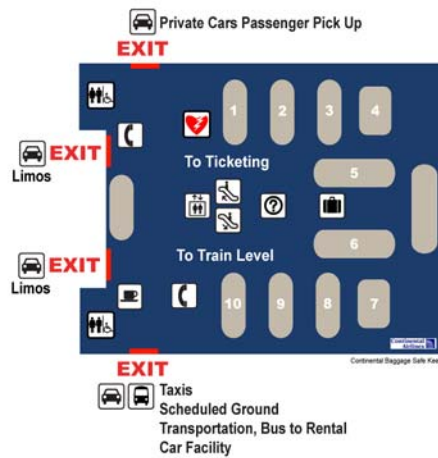

# Terminal C - Departure Level Map

# Terminal C – Baggage Claim Level Map

-  Baggage Claim
-  Currency Exchange
-  Defibrillator
-  Elevator
-  Escalator
-  Information
-  Restroom
-  Telephone