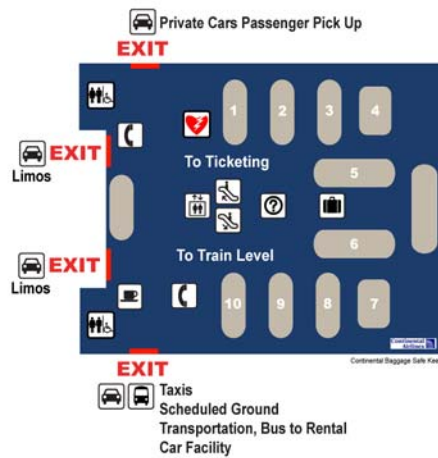

Terminal C – Baggage Claim Level Map

- Baggage Claim
- Currency Exchange
- Defibrillator
- Elevator
- Escalator
- Information
- Restroom
- Telephone