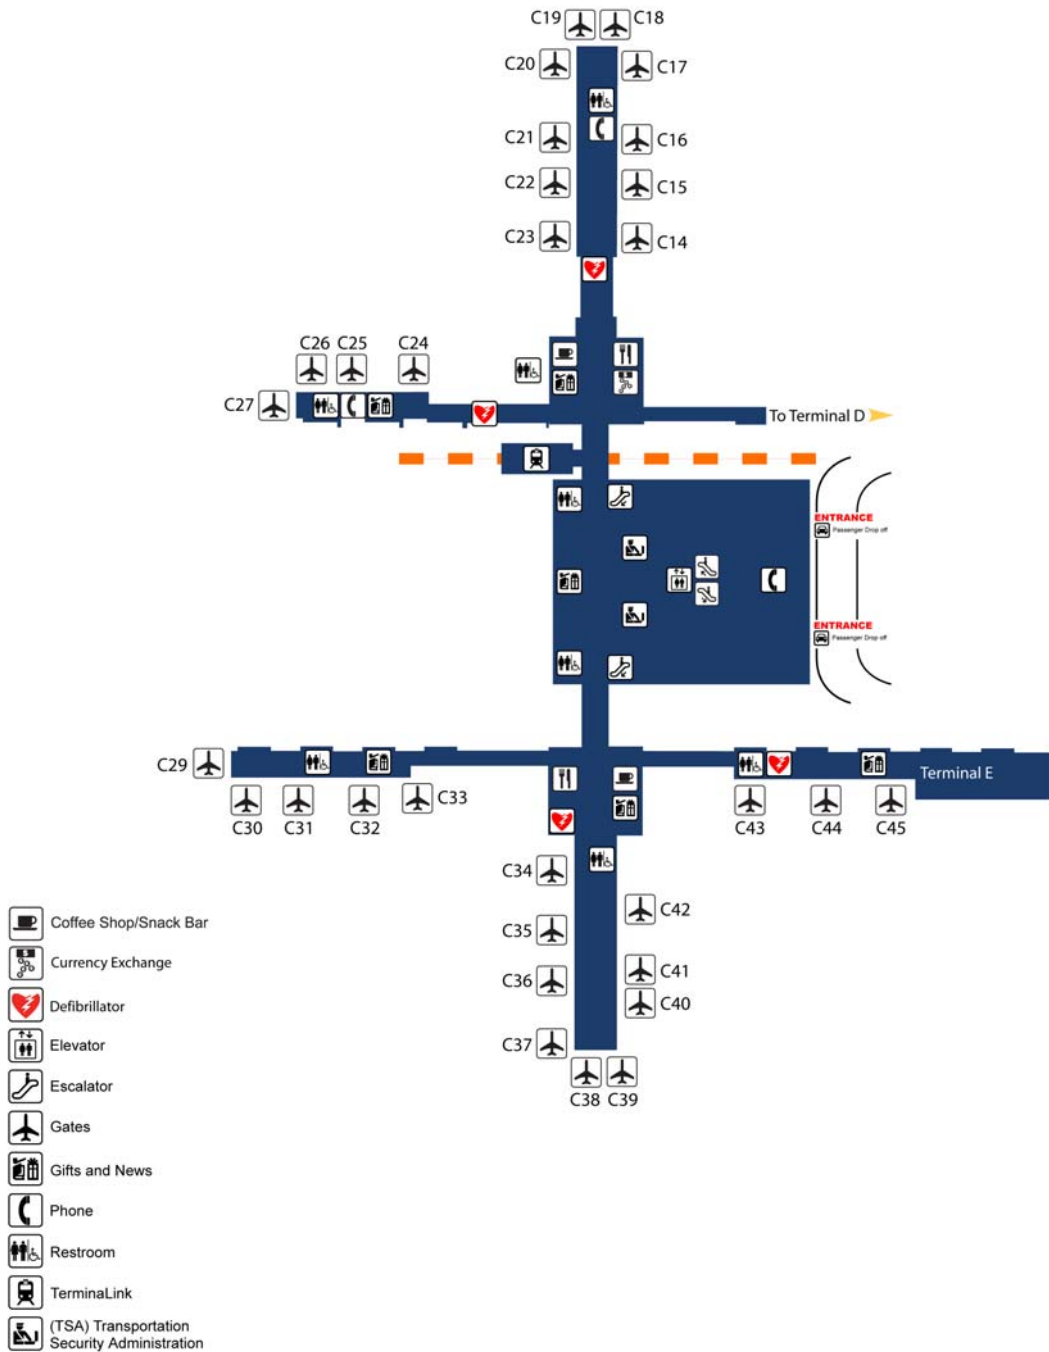

Terminal C - Departure Level Map

Terminal C – Baggage Claim Level Map

-  Baggage Claim
-  Currency Exchange
-  Defibrillator
-  Elevator
-  Escalator
-  Information
-  Restroom
-  Telephone