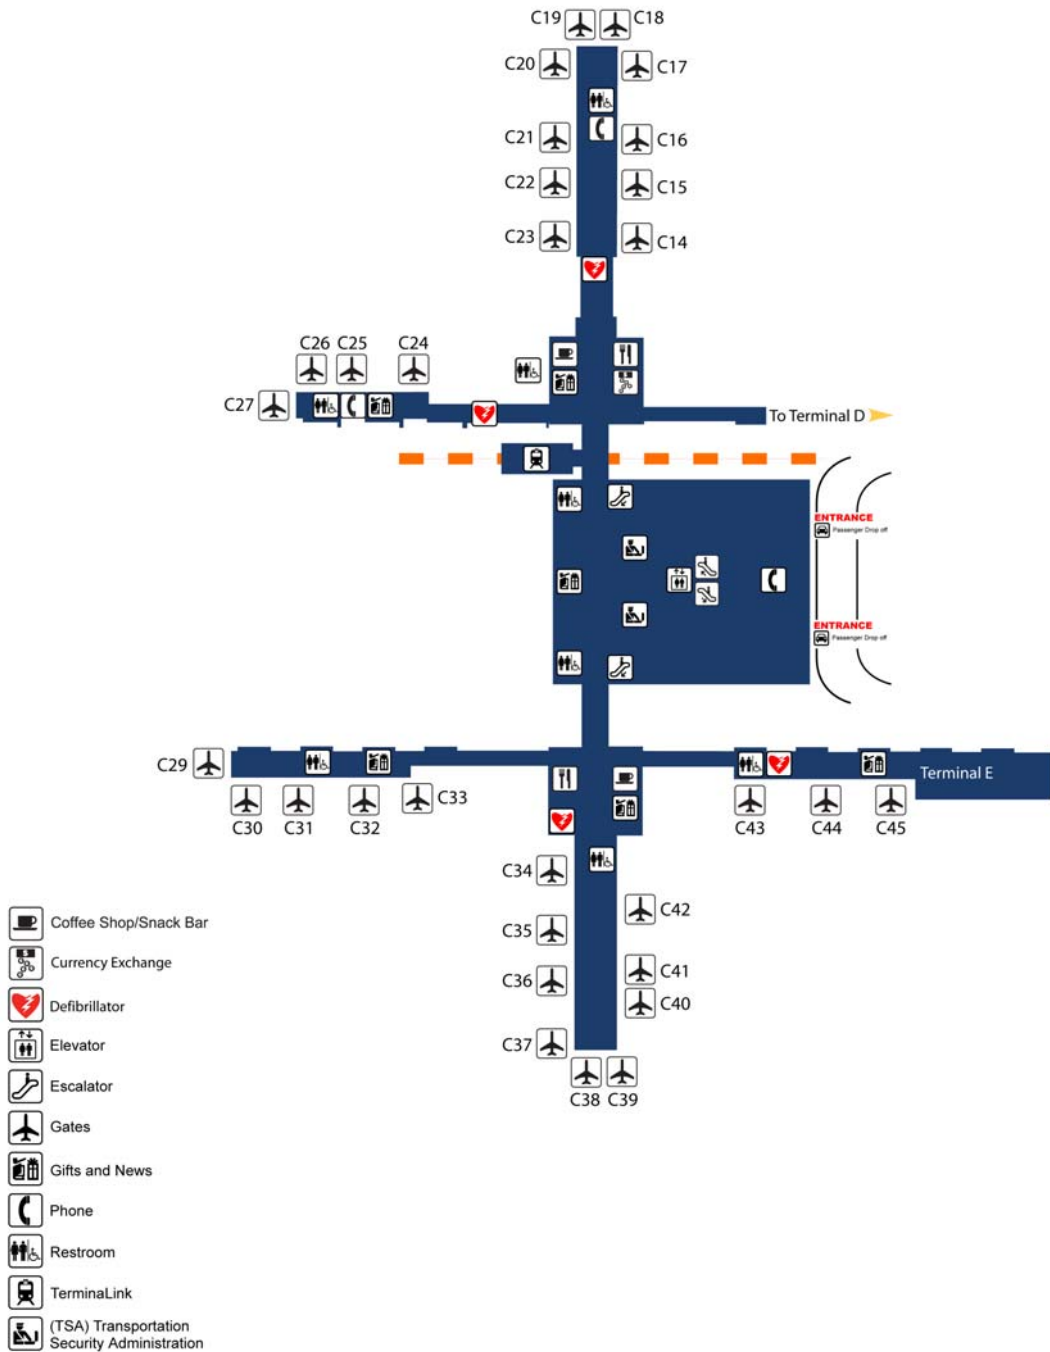

# Terminal C - Departure Level Map

# Terminal C – Baggage Claim Level Map

-  Baggage Claim
-  Currency Exchange
-  Defibrillator
-  Elevator
-  Escalator
-  Information
-  Restroom
-  Telephone