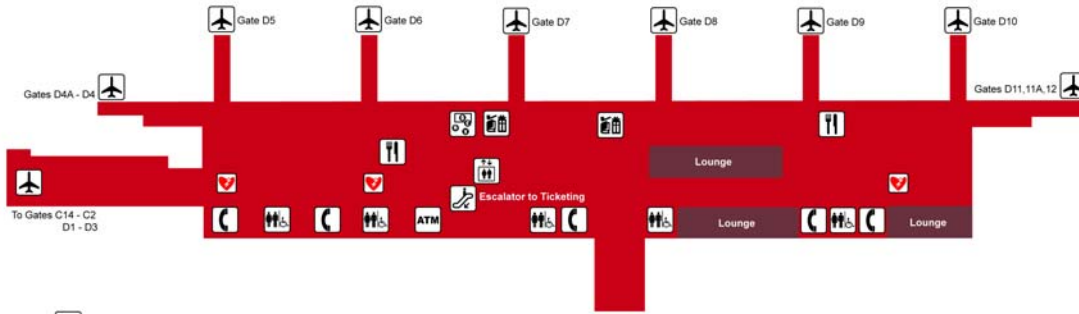

Terminal D - Ticketing Level Map

Terminal D - Departure Level Map

-  Automatic Teller Machine
-  Currency Exchange
-  Defibrillator
-  Escalator
-  Elevator
-  Gate
-  Gifts and News
-  Phone
-  Restroom