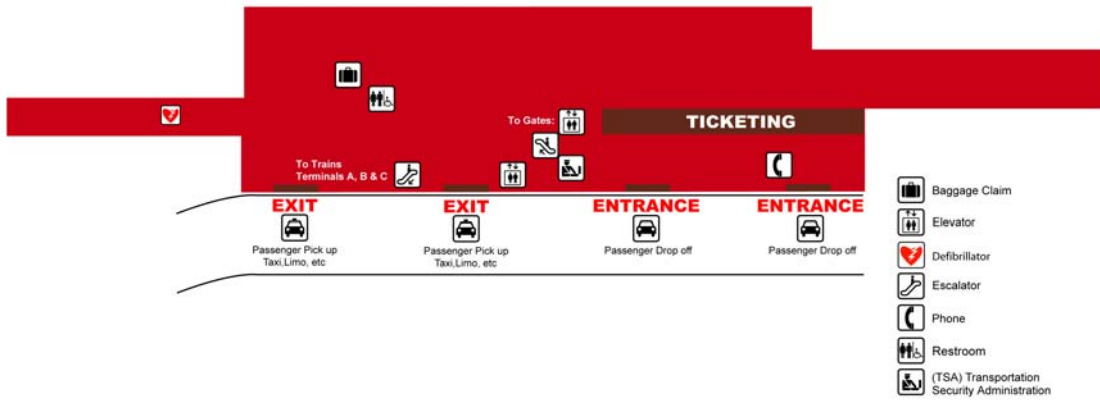

Terminal D - Ticketing Level Map

Terminal D - Departure Level Map

-  Automatic Teller Machine
-  Currency Exchange
-  Defibrillator
-  Escalator
-  Elevator
-  Gate
-  Gifts and News
-  Phone
-  Restroom