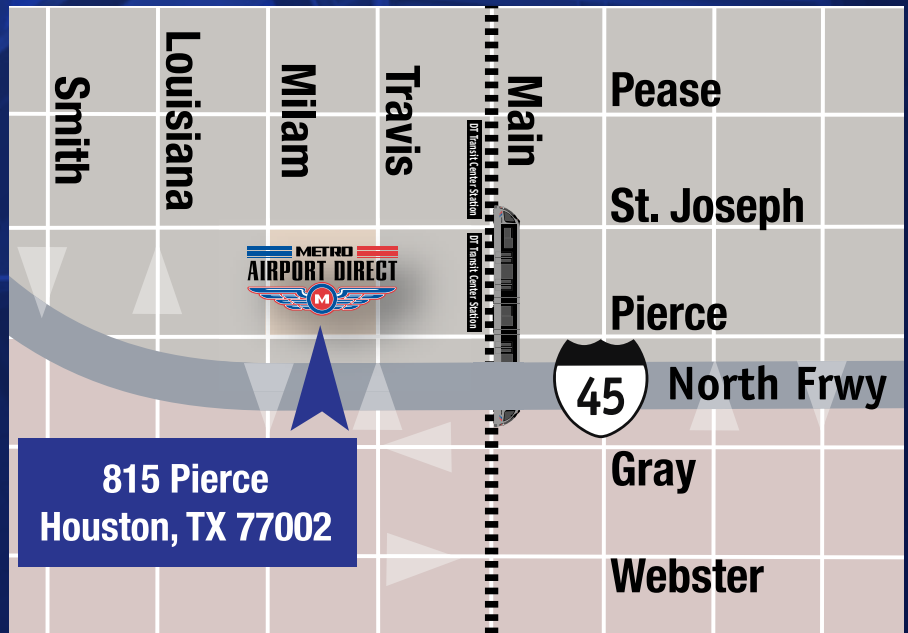

METRO'S AIRPORT DIRECT

A FIRST-CLASS RIDE (At An Economy Price)

Let METRO take the hassle out of your travel plans with a quick ride to and from George Bush Intercontinental Airport (IAH) and downtown Houston on the new Airport Direct service. Getting to your destination has never been this convenient and affordable!

- 30/30/30 service - a 30 minute, non-stop trip, leaving every 30 minutes, for just \$30 round-trip (or \$15 one way)!
- Runs daily from the Airport Direct Passenger Plaza (across from the Downtown Transit Center, 1900 Main) to IAH from 5:30 a.m. to 8:00 p.m. and southbound from IAH to downtown from 6:10 a.m. to 8:40 p.m.
- A METRO Airport Concierge will coordinate your Airport Direct ride and help you with ticketing and connections via METRO services and taxis and hotel shuttles.
- No discounted fares are accepted for this premium non-stop service.